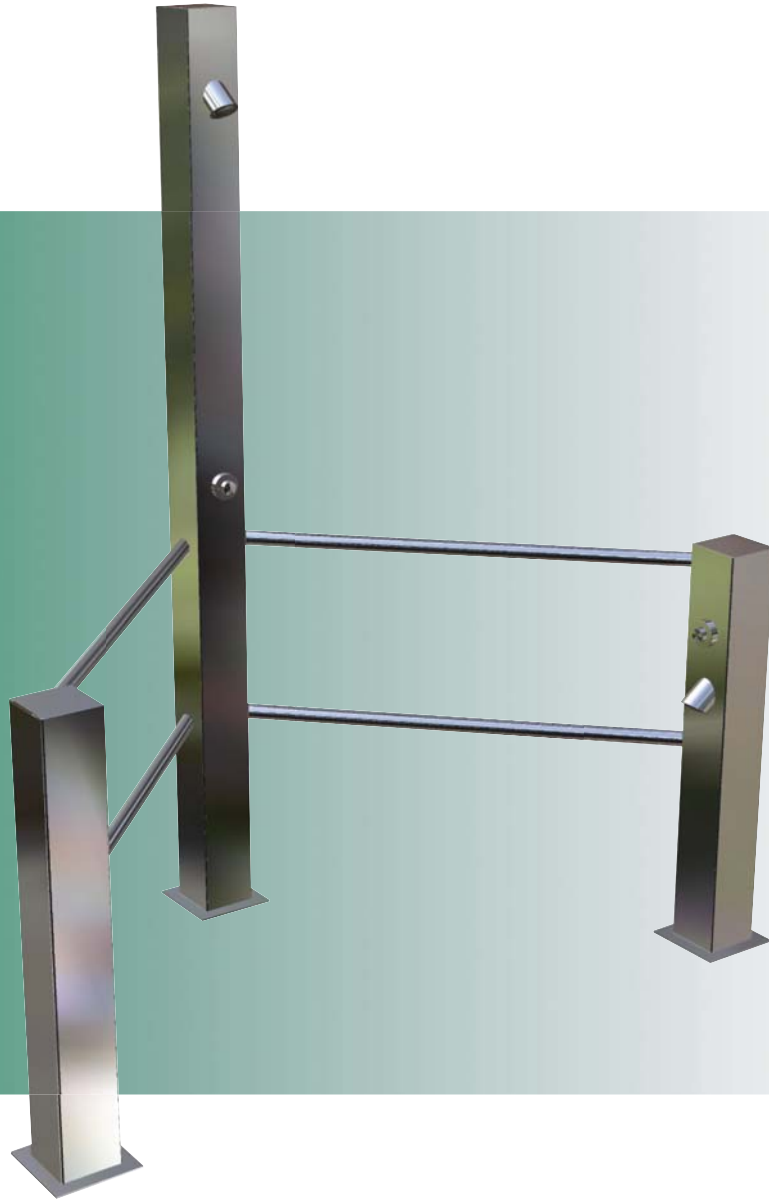

BEACH SHOWERS

FEATURES;

- Highly Vandal Resistant.
- Made from Marine Grade 316 Stainless Steel.
- Includes Timed Flow, Water Efficient Tapware.
- Incorporates Towel Rails and Foot Wash Posts.
- Perfect for Beachfronts and Public Reserves.

BRITEX

BQBS

BRITEX Beach Shower is designed specifically for locations such as beachfronts and public reserves. With security and coastal elements in mind, the columns are made from 3mm thick, marine grade stainless steel and come complete with vandal resistant tap fittings. For extra convenience, towel hanging rails link the columns that can be supplied in various standard and custom configurations where required.